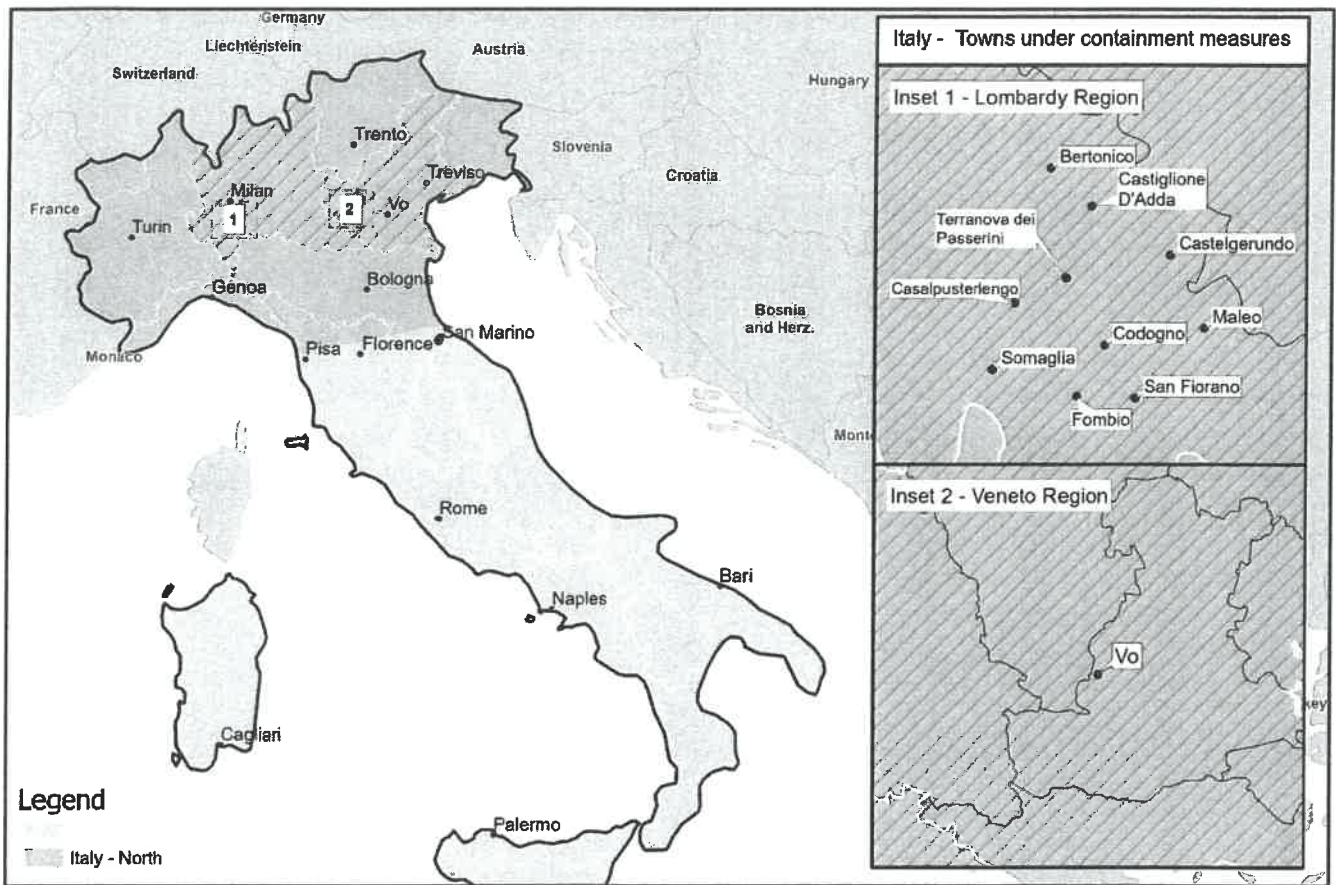

**Map showing specified areas of Italy, as of 25 February 2020.**

**Yellow area** – no special measures

**Orange area** – specified towns (see inset and listed below) are Category 1. Otherwise orange areas are category 2.

The specified towns (see inset map) are in the regions of Lombardy and Veneto.

In the Lombardy Region:

- Bertonico
- Casalpusterlengo
- Castelgerundo
- Castiglione D'Adda
- Codogno
- Fombio
- Maleo
- San Fiorano
- Somaglia
- Terranova dei Passerini

In the Veneto Region:

- Vo